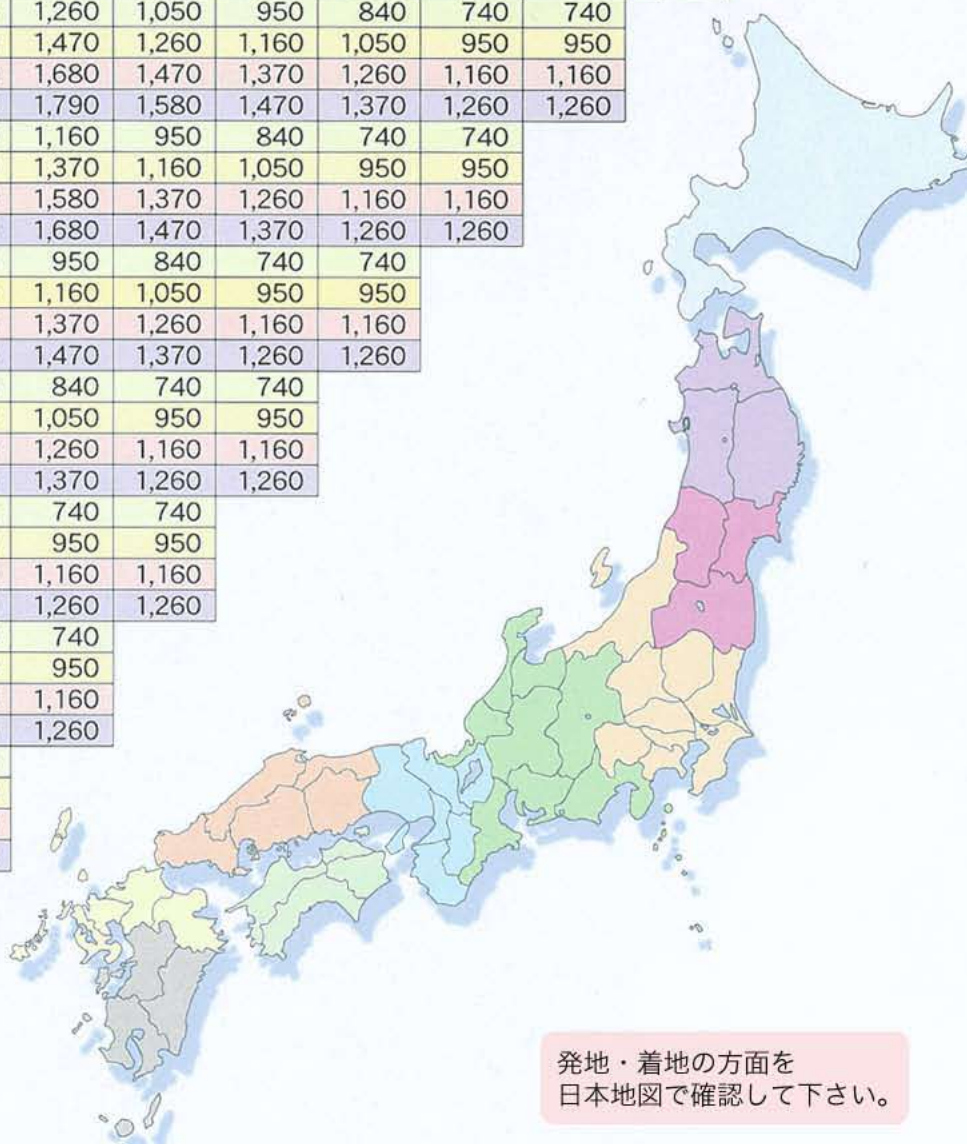

■運賃表

※運賃は消費税込みです。(単位:円)

| | | 南九州 | 北九州 | 四国 | 中国 | 近畿 | 中部 | 関東 | 南東北 | 北東北 | 北海道 |
|-----|---|-------|-------|-------|-------|-------|-------|-------|-------|-------|-------|
| 北海道 | P | 1,890 | 1,790 | 1,790 | 1,680 | 1,470 | 1,260 | 1,160 | 950 | 950 | 740 |
| | S | 2,100 | 2,000 | 2,000 | 1,890 | 1,680 | 1,470 | 1,370 | 1,160 | 1,160 | 950 |
| | M | 2,310 | 2,210 | 2,210 | 2,100 | 1,890 | 1,680 | 1,580 | 1,370 | 1,370 | 1,160 |
| | L | 2,420 | 2,310 | 2,310 | 2,210 | 2,000 | 1,790 | 1,680 | 1,470 | 1,470 | 1,260 |
| 北東北 | P | 1,580 | 1,470 | 1,370 | 1,260 | 1,050 | 950 | 840 | 740 | 740 | |
| | S | 1,790 | 1,680 | 1,580 | 1,470 | 1,260 | 1,160 | 1,050 | 950 | 950 | |
| | M | 2,000 | 1,890 | 1,790 | 1,680 | 1,470 | 1,370 | 1,260 | 1,160 | 1,160 | |
| | L | 2,100 | 2,000 | 1,890 | 1,790 | 1,580 | 1,470 | 1,370 | 1,260 | 1,260 | |
| 南東北 | P | 1,470 | 1,370 | 1,260 | 1,160 | 950 | 840 | 740 | 740 | | |
| | S | 1,680 | 1,580 | 1,470 | 1,370 | 1,160 | 1,050 | 950 | 950 | | |
| | M | 1,890 | 1,790 | 1,680 | 1,580 | 1,370 | 1,260 | 1,160 | 1,160 | | |
| | L | 2,000 | 1,890 | 1,790 | 1,680 | 1,470 | 1,370 | 1,260 | 1,260 | | |
| 関東 | P | 1,260 | 1,160 | 1,050 | 950 | 840 | 740 | 740 | | | |
| | S | 1,470 | 1,370 | 1,260 | 1,160 | 1,050 | 950 | 950 | | | |
| | M | 1,680 | 1,580 | 1,470 | 1,370 | 1,260 | 1,160 | 1,160 | | | |
| | L | 1,790 | 1,680 | 1,580 | 1,470 | 1,370 | 1,260 | 1,260 | | | |
| 中部 | P | 1,050 | 950 | 950 | 840 | 740 | 740 | | | | |
| | S | 1,260 | 1,160 | 1,160 | 1,050 | 950 | 950 | | | | |
| | M | 1,470 | 1,370 | 1,370 | 1,260 | 1,160 | 1,160 | | | | |
| | L | 1,580 | 1,470 | 1,470 | 1,370 | 1,260 | 1,260 | | | | |
| 近畿 | P | 950 | 840 | 840 | 740 | 740 | | | | | |
| | S | 1,160 | 1,050 | 1,050 | 950 | 950 | | | | | |
| | M | 1,370 | 1,260 | 1,260 | 1,160 | 1,160 | | | | | |
| | L | 1,470 | 1,370 | 1,370 | 1,260 | 1,260 | | | | | |
| 中国 | P | 840 | 740 | 840 | 740 | | | | | | |
| | S | 1,050 | 950 | 1,050 | 950 | | | | | | |
| | M | 1,260 | 1,160 | 1,260 | 1,160 | | | | | | |
| | L | 1,370 | 1,260 | 1,370 | 1,260 | | | | | | |
| 四国 | P | 950 | 840 | 740 | | | | | | | |
| | S | 1,160 | 1,050 | 950 | | | | | | | |
| | M | 1,370 | 1,260 | 1,160 | | | | | | | |
| | L | 1,470 | 1,370 | 1,260 | | | | | | | |
| 北九州 | P | 740 | 740 | | | | | | | | |
| | S | 950 | 950 | | | | | | | | |
| | M | 1,160 | 1,160 | | | | | | | | |
| | L | 1,260 | 1,260 | | | | | | | | |
| 南九州 | P | 740 | | | | | | | | | |
| | S | 950 | | | | | | | | | |
| | M | 1,160 | | | | | | | | | |
| | L | 1,260 | | | | | | | | | |